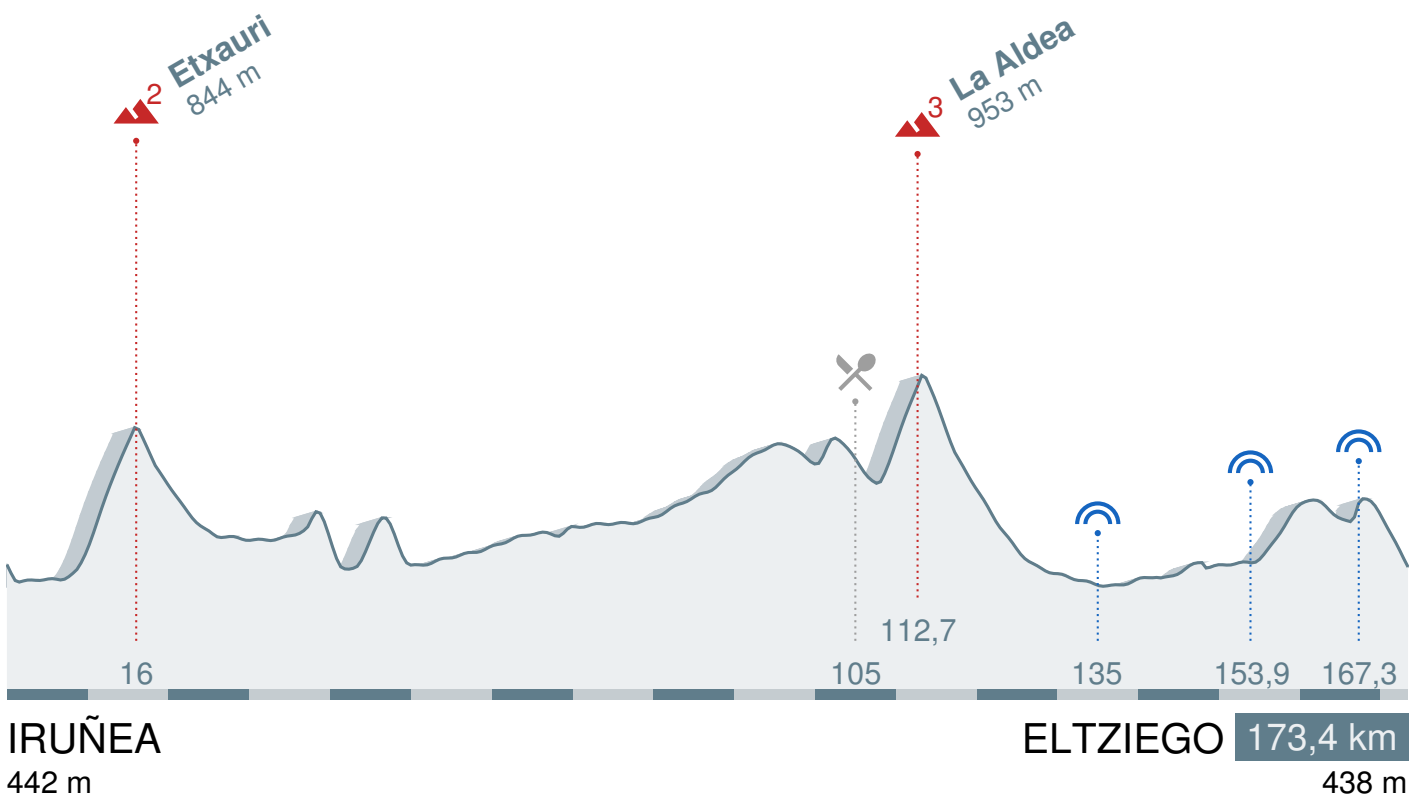

Euskal Herriko 57. Itzulia

2017-03-24 01:37:32

2. Iruñea / Eltziego

04/04/2017

173.4 km.

Stage will start with a hard climb, Etxauri, 16 kms from the start. Riders will continue to Araba province later and next climb will be at km. 112, la Aldea, in a short get in and out to Navarre, but 60 kms yet to the finish line. However, stage hunters could have their chances attacking in some small hills or taking advantage of wind or bad weather conditions, as they could influence last kms. In case a big bunch arrives to Eltziego, we could see a very fast sprint, as last 3 kms are slightly downhill.

Profile

Time schedule

- 11:45 a.m. / Departure parade and signature
- 12:40 p.m. / Call
- 12:50 p.m. / Neutralized start
- 1 p.m. / Real start

	ROAD	KM	38 km/h	40 km/h	42 km/h
☉	Pamplona – Plaza Castillo	-	-0.1	1 p.m.	1 p.m.
▶	K-4 Orcoyen Olza	-	0.0	1 p.m.	1 p.m.
	Reductor	-	0.3	1 p.m.	1 p.m.